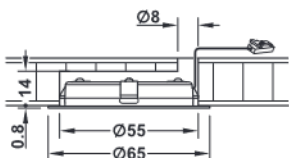

Häfele Loox LED 2047

Recess mounted light 12 V, 3 W, drill hole diameter: 55 mm

12 V

2

12/24 V

Recess mounting

3000 K	4000 K	5000 K	120°	
560 lx	570 lx	670 lx		250 mm
210 lx	215 lx	245 lx		500 mm
115 lx	115 lx	135 lx		750 mm
75 lx	75 lx	90 lx		1000 mm

- > High-quality metal housing
- > Wide variety of colours and finishes
- > Homogeneous illumination

- > Dimmable: Yes
- > Area of application: For display cabinets, shelving systems and shelves
- > Housing material: Steel
- > Number of LEDs: 24
- > Life time: 30000 h
- > Weighted energy consumption: 3.3 kWh/1000 h
- > Energy efficiency class: A+
- > Mounting: For mounting in drilled hole and clamp fixing
- > Drill hole diameter: 55 mm

**Note**

Degree of protection with surface mounted housing is IP20

**Supplied with**

1 light with 2 m lead

Colour temperature K	Light colour	Luminous flux lm	Wattage W	Luminous efficiency lm/W	Colour rendering index Ra	Stainless steel coloured	Silver coloured	Chrome plated, polished	Black, matt	White, matt
3000	Warm white	210	3	70	90	833.72.390	833.72.340	833.72.300	833.72.420	833.72.410
4000	Cool white	216	3	72	90	833.72.391	833.72.341	833.72.301	833.72.421	833.72.411
5000	Cool white	240	3	80	83	833.72.392	833.72.342	833.72.302	833.72.422	833.72.412