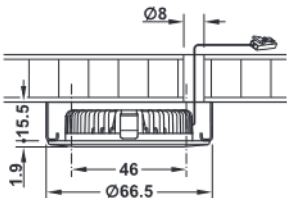

2

12/24 V

→ Surface mounted housing

Undermounted light

> Mounting: Screw fixing

Colour/finish	Cat. No.
Stainless steel coloured	833.72.804
Silver coloured	833.72.803
Polished chrome plated	833.72.802
Black	833.72.801
White	833.72.805

Packing: 1 piece

→ Driver set with Häfele Loox5 12 V 6-way distributor

5 12 V

230 V

Supplied with

- 1 driver
- 1 6-way distributor
- 1 mains lead 2 m with flat Euro plug

Distributor version	20 W	40 W
With switching function	833.74.653	833.74.654
Häfele Connect Mesh	833.74.650	833.74.651

Packing: 1 set

DGH-M 2021, HDE-en, 10/20; Dimensional data not binding. We reserve the right to alter specifications without notice.

- Loox switches and sensors ▶ MB 2.267
- Connect Mesh control components ▶ MB 2.284